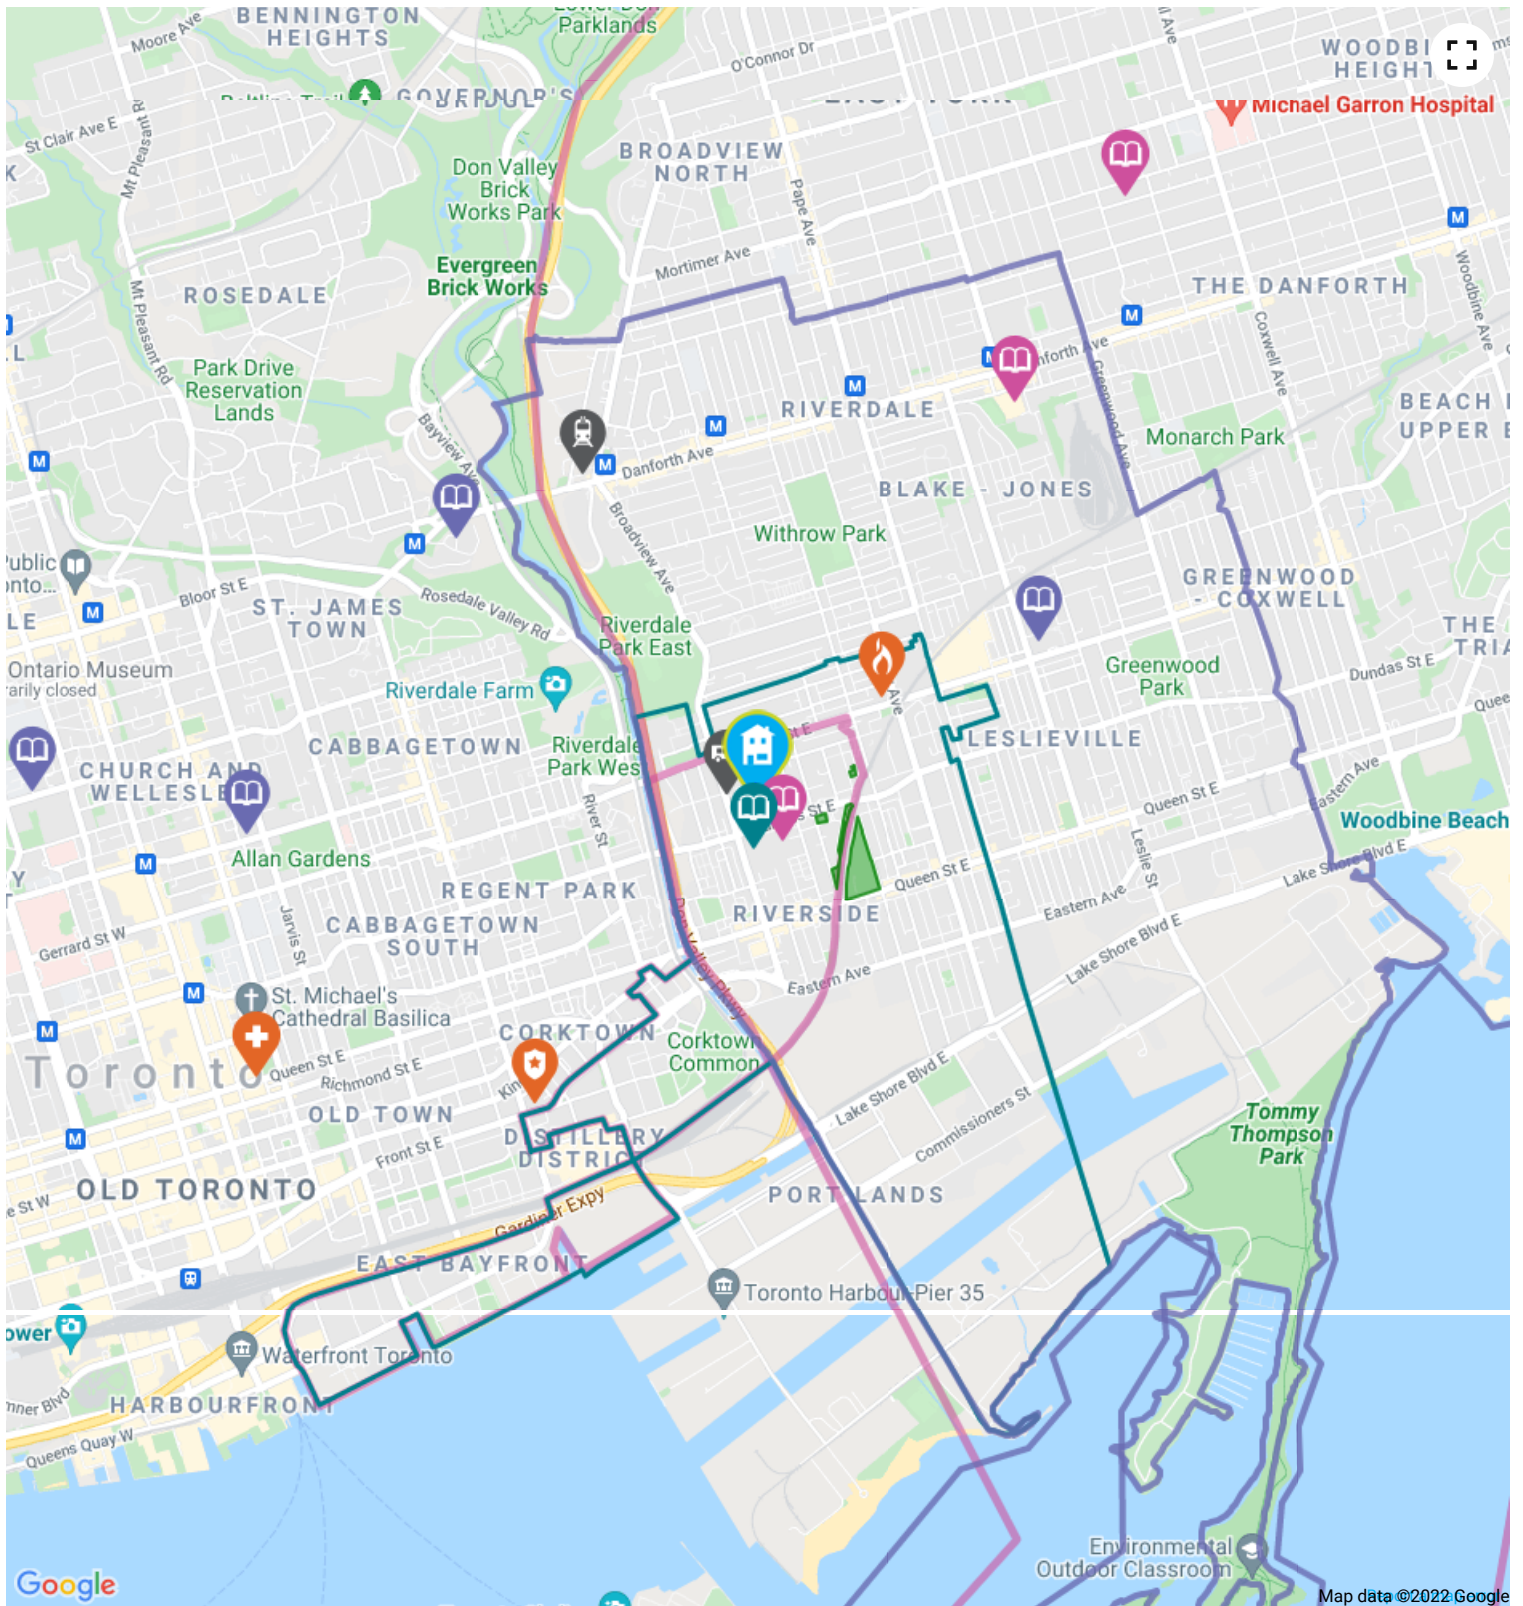

- Elementary Schools
- Middle Schools
- High Schools
- Transit
- Safety
- Elementary Attendance Zone
- Middle Attendance Zone
- High Attendance Zone
- Parks
- Convenience