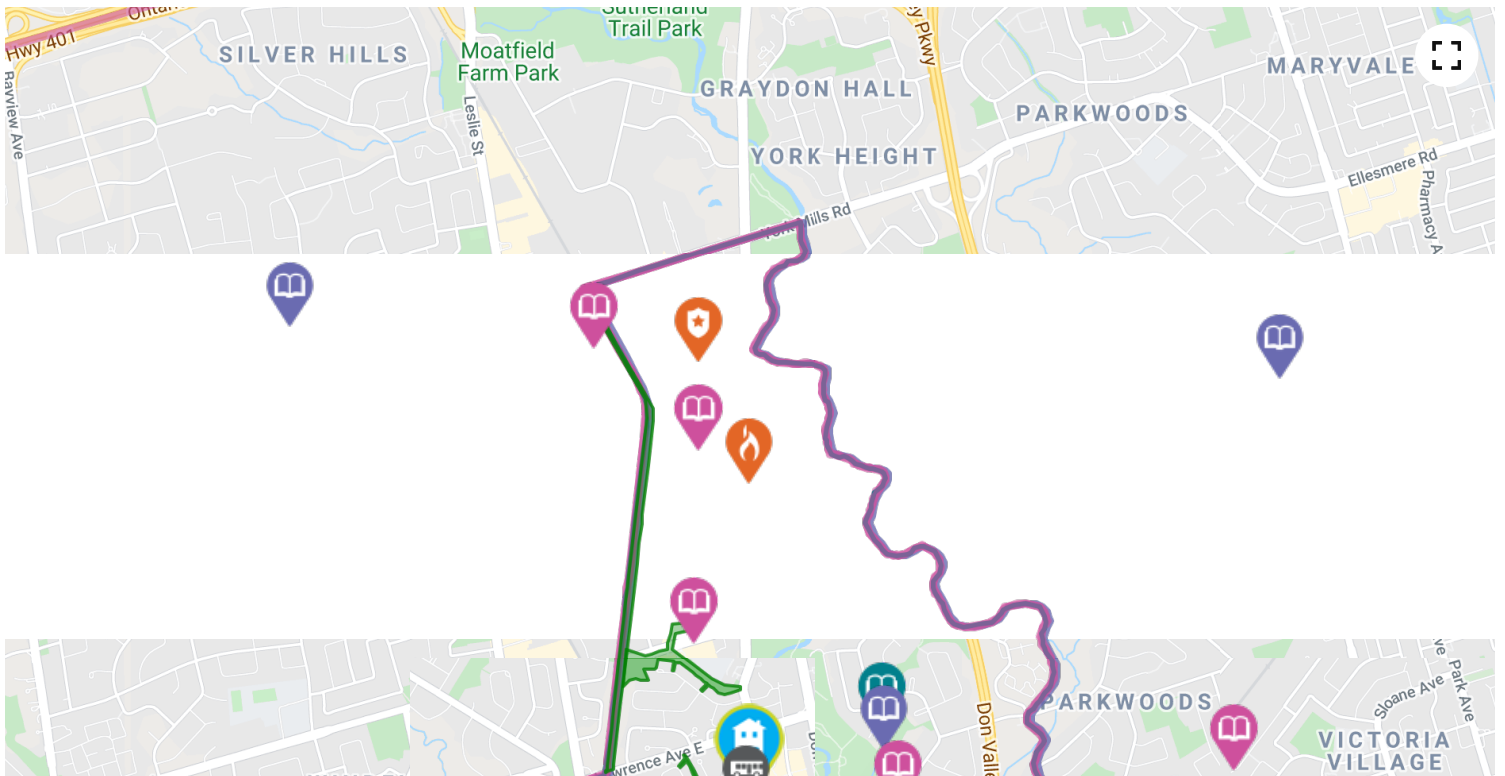

Real Canadian Superstore about a 19 minute walk - 1.4 KM away

Address 825 Don Mills Rd, Toronto, ON, M3C 1V4

Esso about a 9 minute walk - 0.7 KM away

Address 800 Lawrence Ave E, North York, ON, M3C 1P4

Tim Hortons about a 4 minute walk - 0.3 KM away

Address 1050 Don Mills Rd, North York, ON, M3C 1W6

LA Fitness about a 20 minute walk - 1.5 KM away

Address 1380 Don Mills, North York, ON, M3B 2X2

How We Determine Our HoodQ Scores

SchoolQ Scores are based on publicly available provincial standardized testing results, aggregated at the school level, standardized, weighted, and rescaled to generate a score out of 10.

The Parks & Recreation Score is based on two factors - the number of parks and recreation centres near this address and the number of facilities available at those locations.

The Transit Score is based on proximity to public transit access points, both Street-Level and Rail, including buses, streetcars, subways, and trains.

The Safety Score is based on proximity to emergency service agencies, specifically Fire Stations, Police Stations, and Hospitals.

The Convenience Score is based on proximity to Gas Stations, Pharmacies, and Grocery Stores.