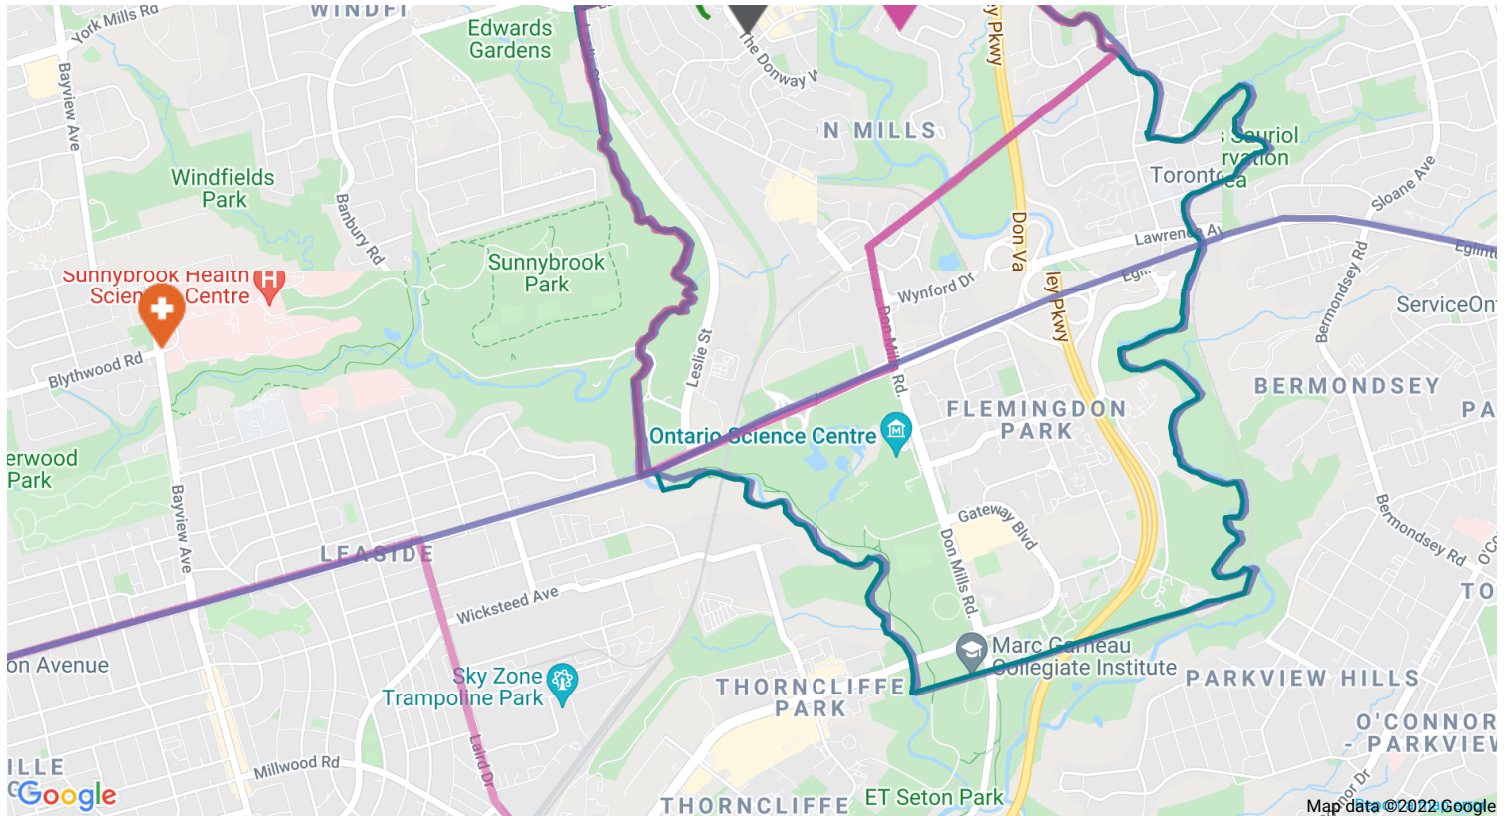

- Elementary Schools
- Middle Schools
- High Schools
- Transit
- Safety
- Elementary Attendance Zone
- Middle Attendance Zone
- High Attendance Zone
- Parks
- Convenience

HoodQ