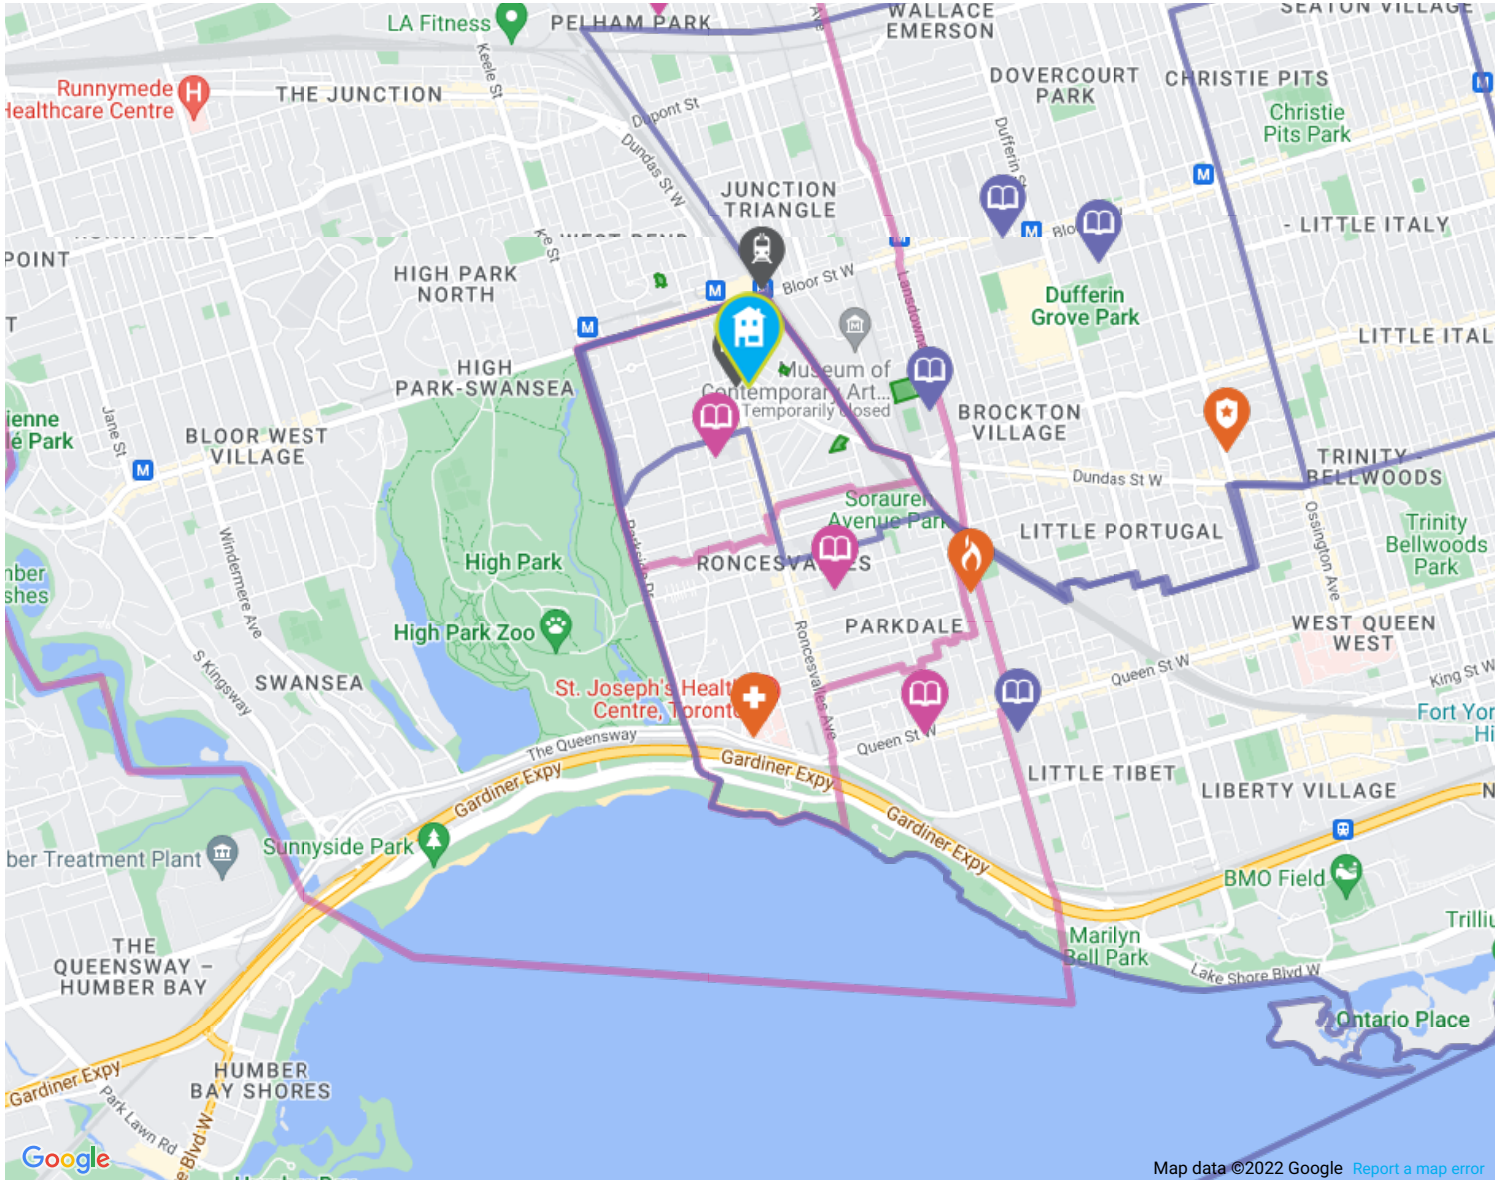

- Elementary Schools
- Middle Schools
- High Schools
- Transit
- Safety
- Elementary Attendance Zone
- Middle Attendance Zone
- High Attendance Zone
- Parks
- Convenience

HoodQ