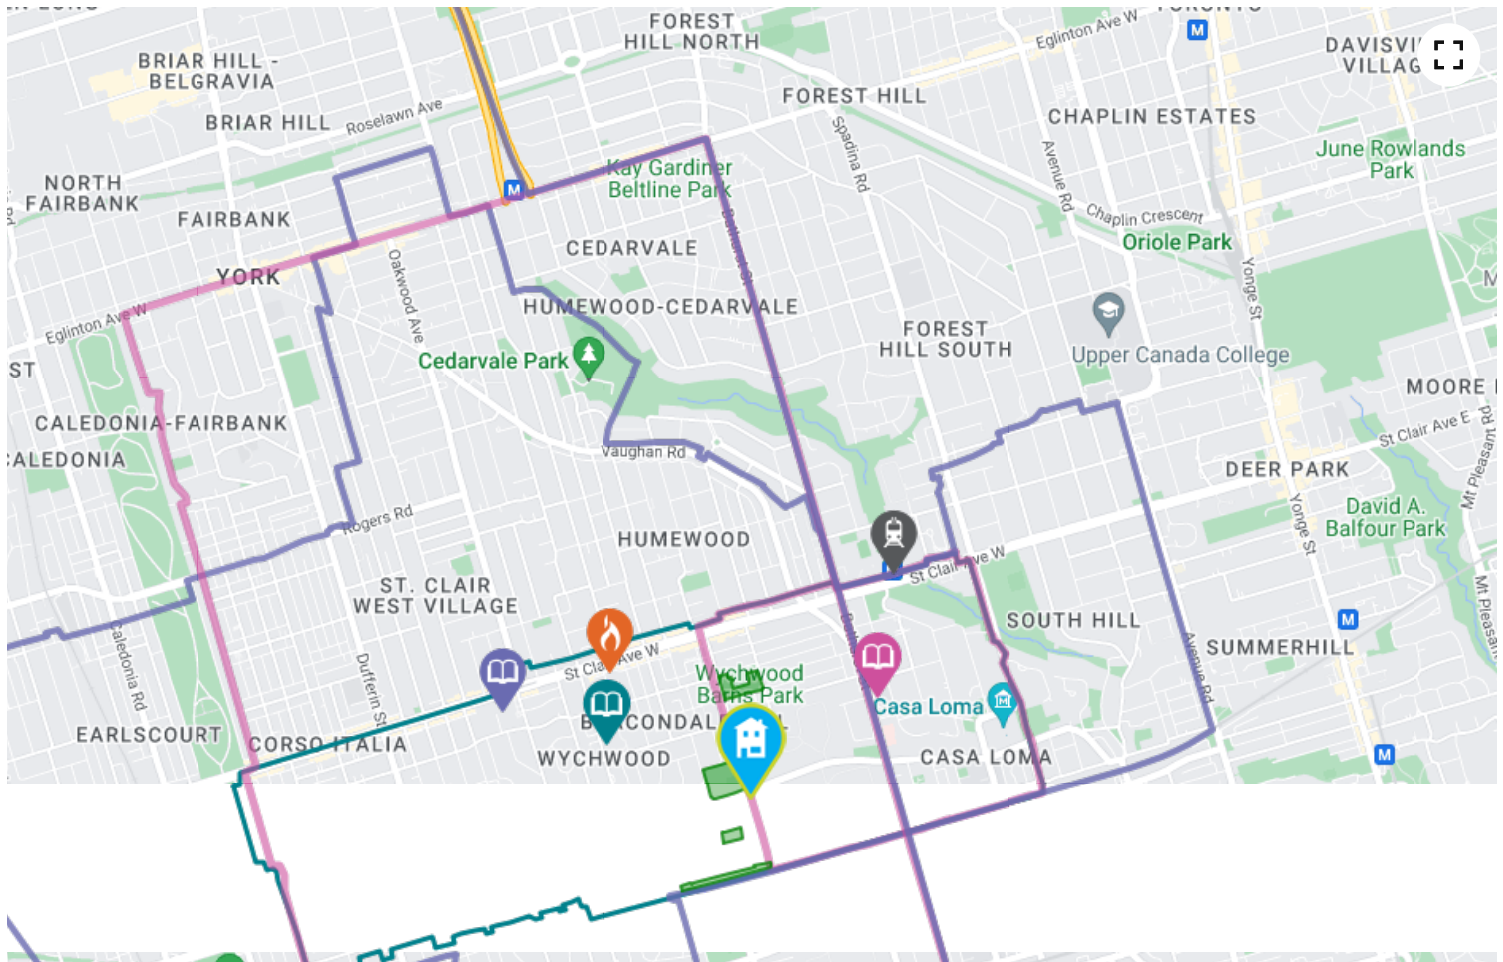

The nearest police facility is 14 Division

2.76 KM away

Address 350 Dovercourt Rd, Toronto, ON, M6J 3E3, Canada

<http://www.torontopolice.on.ca...>

CONVENIENCE

Being close to things you need every day makes life so much easier. See the conveniently located retailers near you below:

How We Determine Our HoodQ Scores

SchoolQ Scores are based on publicly available provincial standardized testing results, aggregated at the school level, standardized, weighted, and rescaled to generate a score out of 10.

The Parks & Recreation Score is based on two factors - the number of parks and recreation centres near this address and the number of facilities available at those locations.

The Transit Score is based on proximity to public transit access points, both Street-Level and Rail, including buses, streetcars, subways, and trains.

The Safety Score is based on proximity to emergency service agencies, specifically Fire Stations, Police Stations, and Hospitals.

The Convenience Score is based on proximity to Gas Stations, Pharmacies, and Grocery Stores.