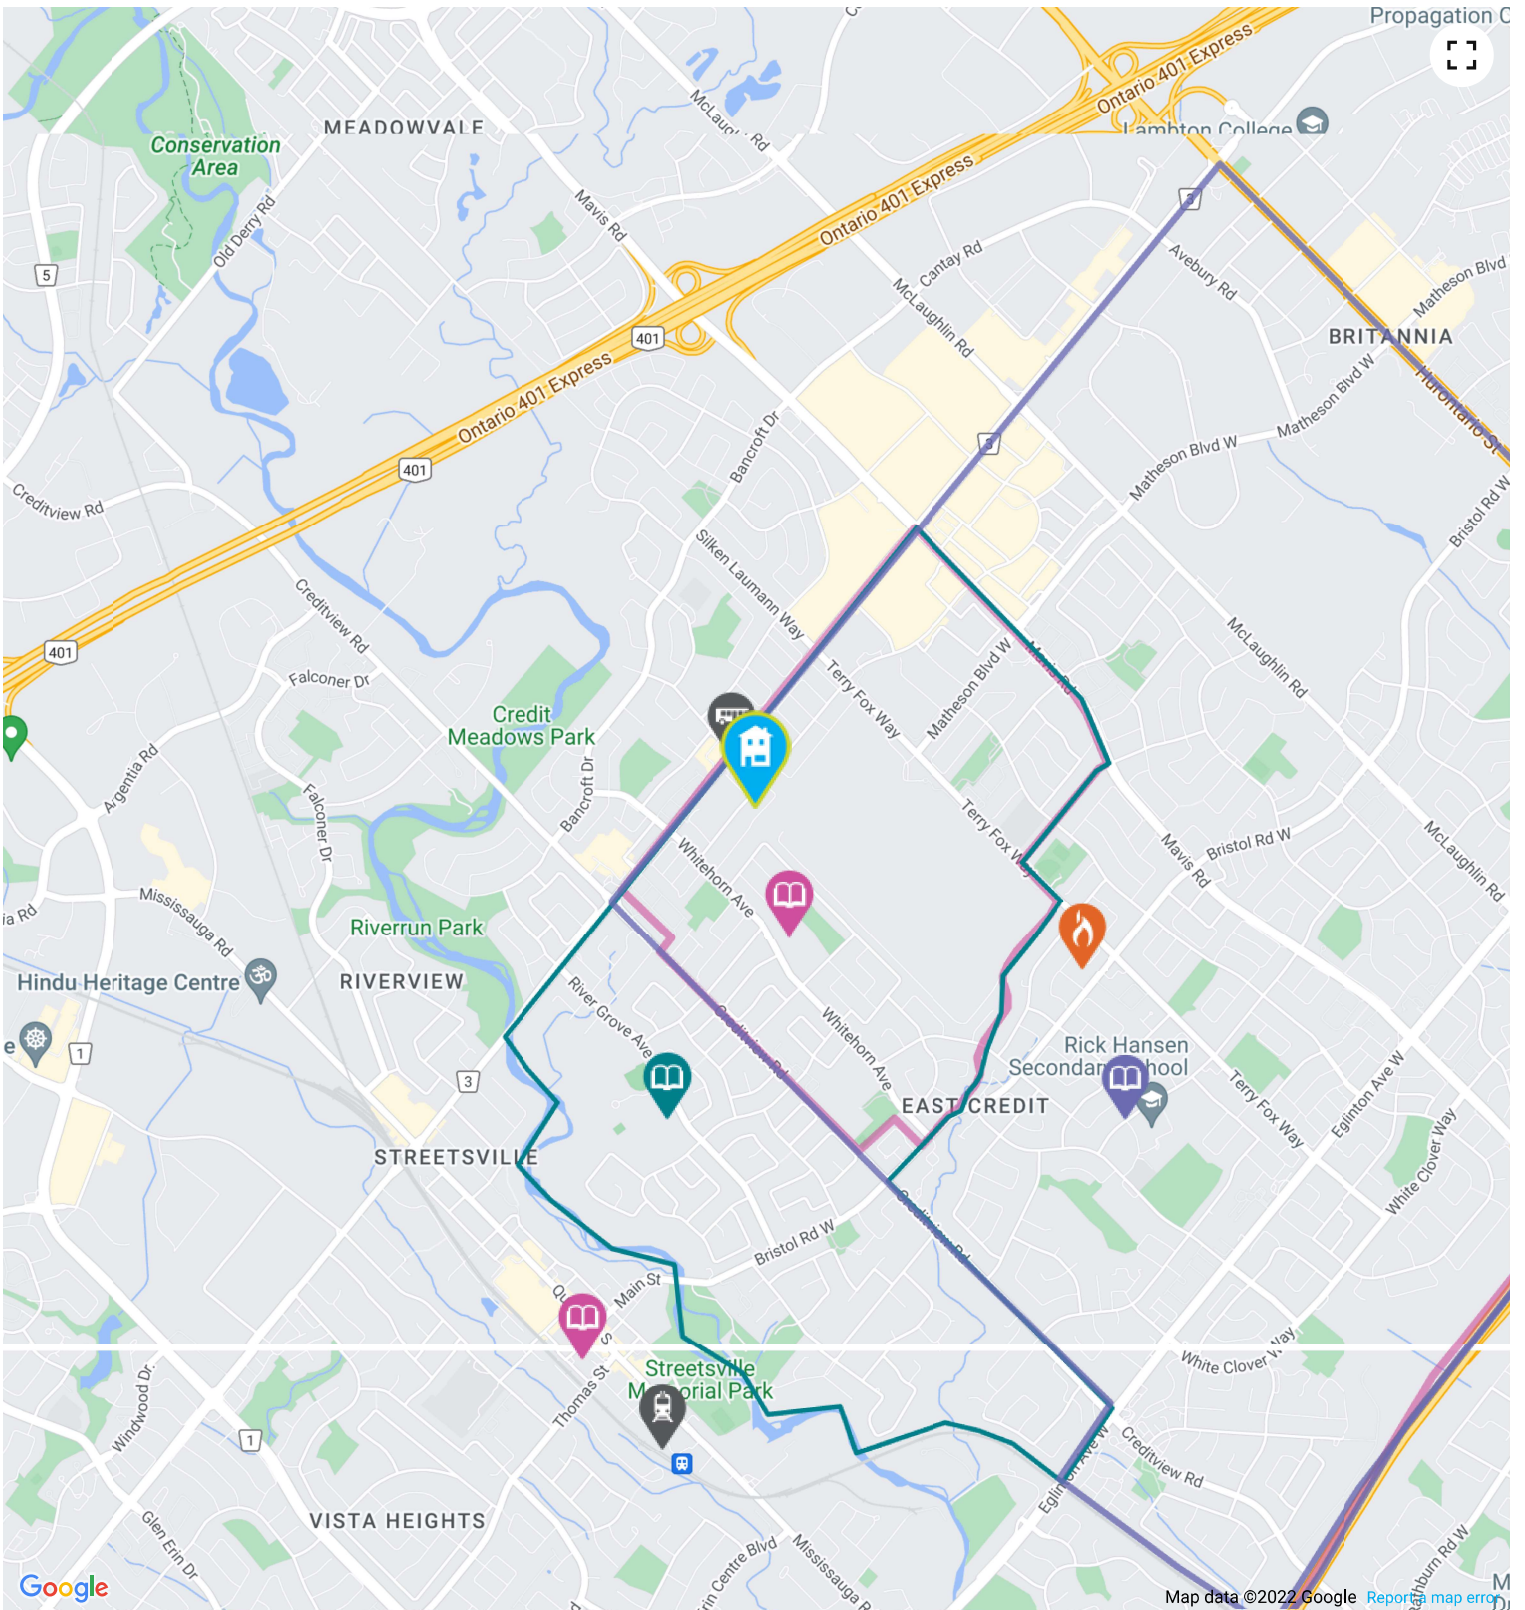

- Elementary Schools
- Middle Schools
- High Schools
- Transit
- Safety
- Elementary Attendance Zone
- Middle Attendance Zone
- High Attendance Zone
- Parks
- Convenience