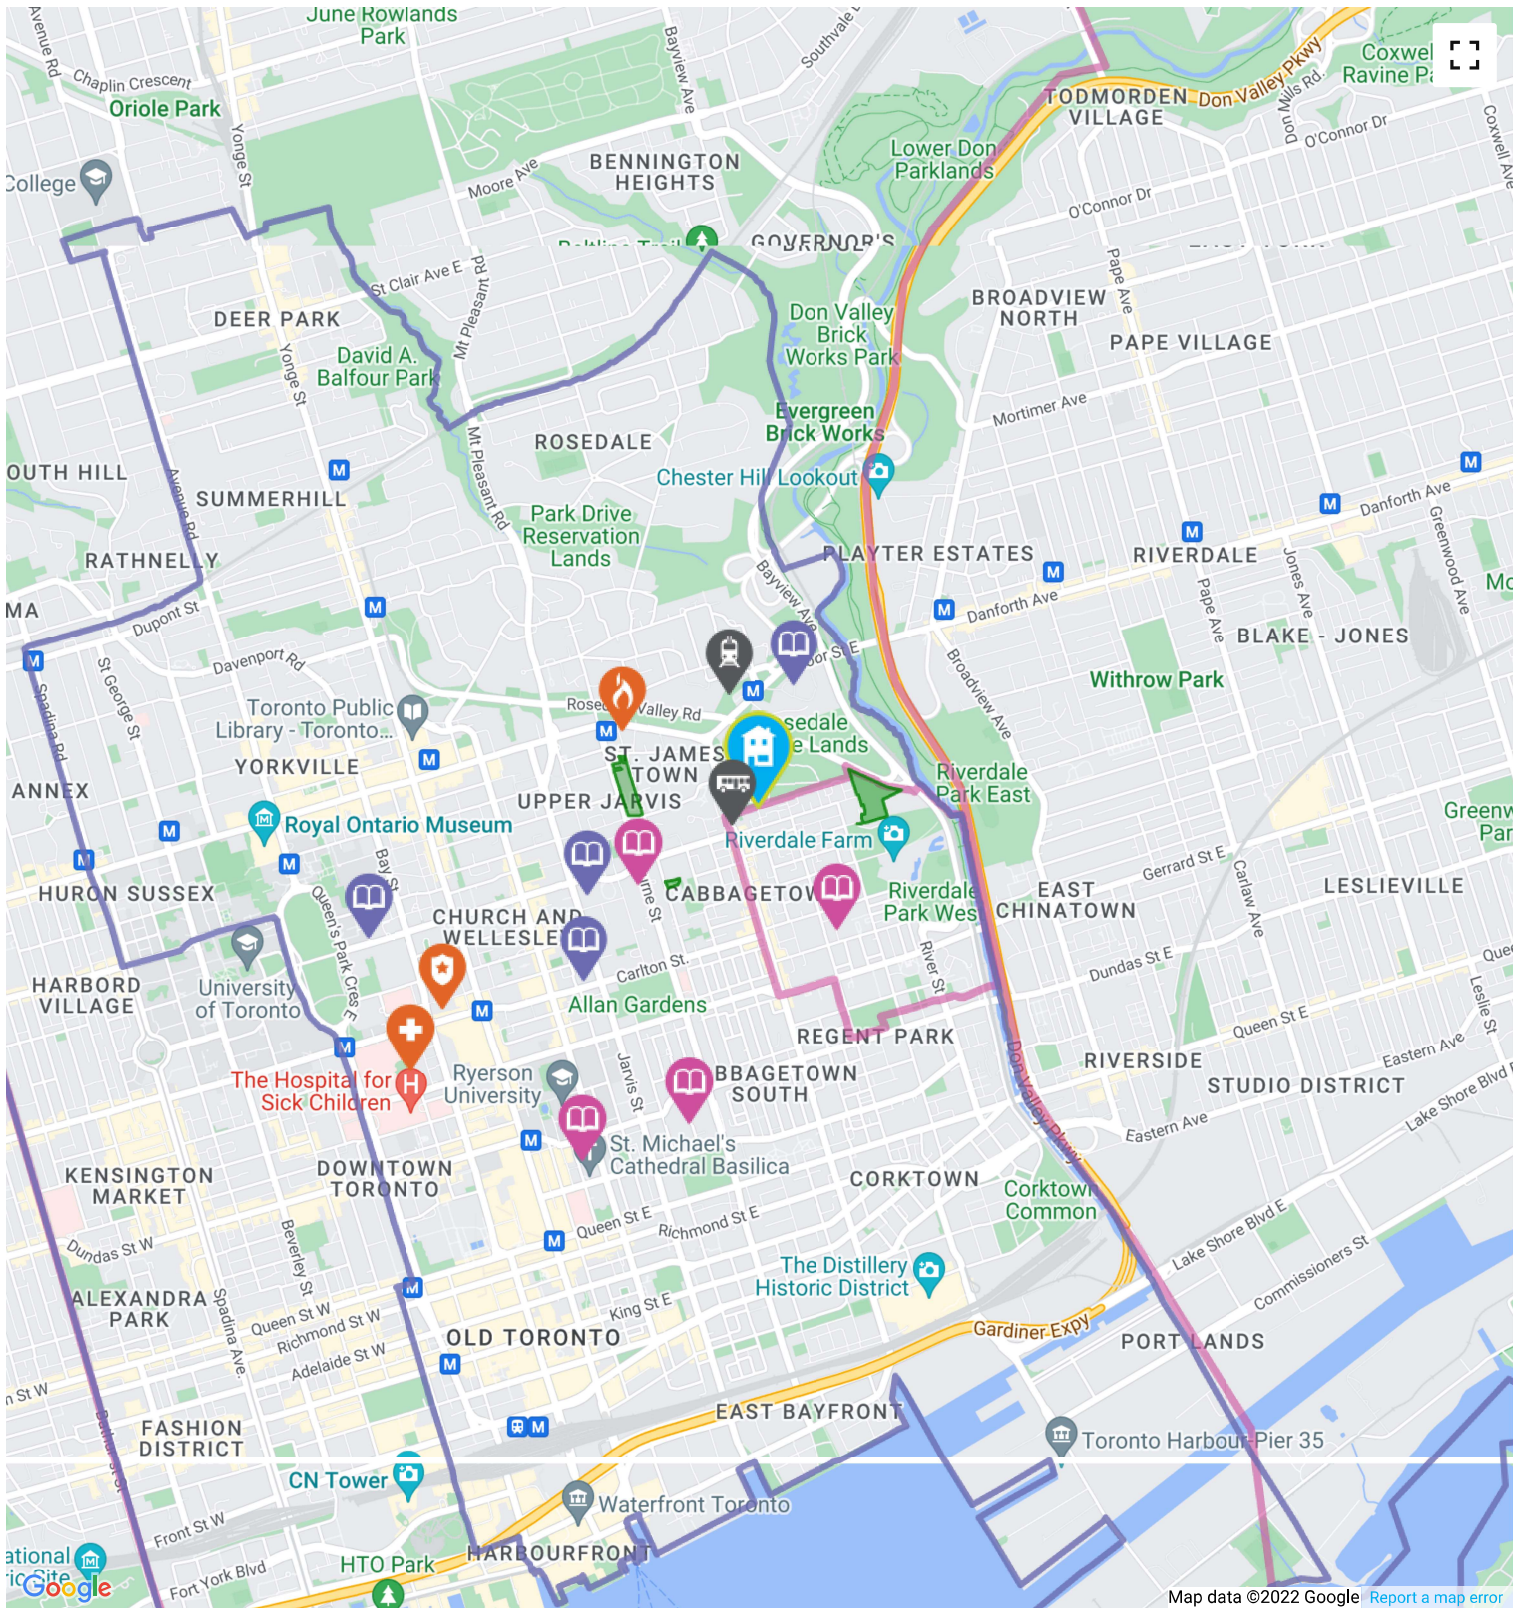

Elementary Schools

Middle Schools

High Schools

Transit

Safety

Elementary Attendance Zone

Middle Attendance Zone

High Attendance Zone

Parks

HoodQ

Disclaimer: These materials have been prepared for christine@christinecowerm.com and are not intended to solicit buyers or sellers currently under contract with a brokerage. By accessing this information you have agreed to our terms of service, which are hereby incorporated by reference. This information may contain errors and omissions. You are not permitted to rely on the contents of this information and must take steps to independently verify its contents with the appropriate authorities (school boards, governments etc.). As a recipient of this information, you agree not to hold us, our licensors or the owners of the information liable for any damages, howsoever caused.